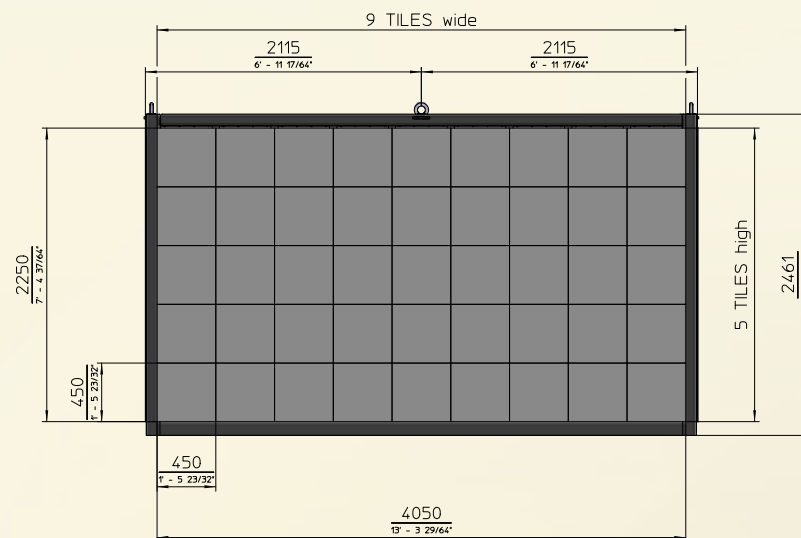

F-11 Center Hung Sports Cube Structure

With its ultra lightweight design, the F-11 is perfectly suited for use in center-hung video- scoreboards used in many indoor sports arenas.

As part of the total solution, PIXLED offers a rugged but lightweight cube structure, custom-designed to house F-11 tiles and to meet the needs of this growing market. With its ultra low weight, the F-11 center-hung cube solution is one fifth the weight of similar sized models on the market today.

The cube structure has four sides with a 16:9 aspect ratio.

With its 5.500 NIT light output and superb color depth, the F-11 sports cube solution will not only provide rich vibrant, more exciting video content for fans, but more advertising opportunities for sponsors as well.

PIXLED

Lightweight | Creative LED solutions

F-11

Center Hung Sports Cube Structure SPECIFICATIONS*

4 different formats

	Cube 4 x 6m ²	Cube 4 x 9m ²	Cube 4 x 13m ²	Cube 4 x 18m ²
Modules F-11	7 x 4	9 x 5	11 x 6	13 x 7
Area/Screen	5,6m ² /53.8ft ²	9m ² /97ft ²	13,2m ² /140ft ²	18,2m ² /194ft ²
Screen size (cm)	315 x 180	405 x 225	495 x 270	585 x 315
Screen size (ft)	10.3 x 5.9	13.3 x 7.4	16.2 x 8.8	19.2 x 10.3
Resolution screen	280 x 160 pixels	360 x 200 pixels	440 x 240 pixels	520 x 280 pixels
Weight total cube	650kg/ 1.430Lbs	950kg/ 2.090Lbs	1.400kg/ 3.080Lbs	1.980kg/ 4.356Lbs