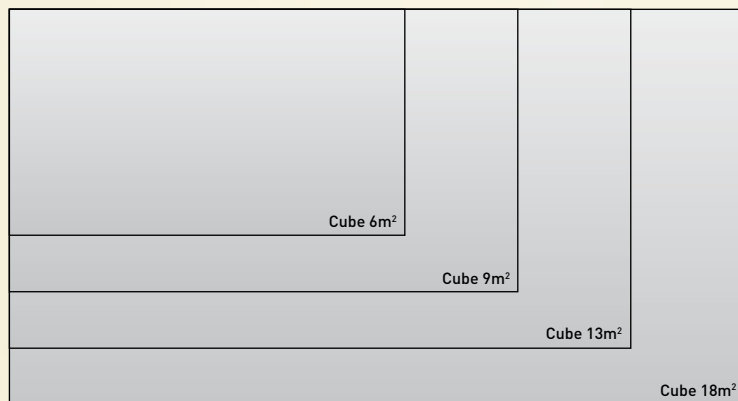

F-11 Center Hung Sports Cube Structure

With its ultra lightweight design, the F-11 is perfectly suited for use in center-hung video- scoreboards used in many indoor sports arenas.

As part of the total solution, PIXLED offers a rugged but lightweight cube structure, custom-designed to house F-11 tiles and to meet the needs of this growing market. With its ultra low weight, the F-11 center-hung cube solution is one fifth the weight of similar sized models on the market today.

The cube structure has four sides with a 16:9 aspect ratio.

With its 5.500 NIT light output and superb color depth, the F-11 sports cube solution will not only provide rich vibrant, more exciting video content for fans, but more advertising opportunities for sponsors as well.

PIXLED

Lightweight | Creative LED solutions

F-11

Center Hung Sports Cube Structure SPECIFICATIONS*

4 different formats

	Cube 4 x 6m ²	Cube 4 x 9m ²	Cube 4 x 13m ²	Cube 4 x 18m ²
Modules F-11	7 x 4	9 x 5	11 x 6	13 x 7
Area/Screen	5,6m ² /53.8ft ²	9m ² /97ft ²	13,2m ² /140ft ²	18,2m ² /194ft ²
Screen size (cm)	315 x 180	405 x 225	495 x 270	585 x 315
Screen size (ft)	10.3 x 5.9	13.3 x 7.4	16.2 x 8.8	19.2 x 10.3
Resolution screen	280 x 160 pixels	360 x 200 pixels	440 x 240 pixels	520 x 280 pixels
Weight total cube	650kg/ 1.430Lbs	950kg/ 2.090Lbs	1.400kg/ 3.080Lbs	1.980kg/ 4.356Lbs