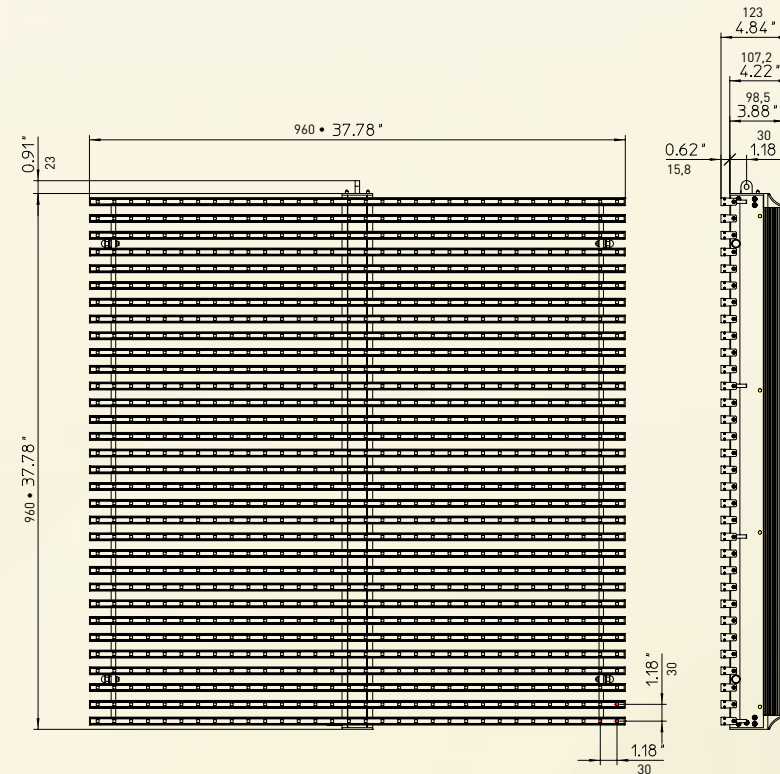

PIXLED

Lightweight | Creative LED solutions

F-30 SPECIFICATIONS*

30MM INDOOR/OUTDOOR TRANSPARENT LED VIDEO DISPLAY

	F-30
Pixel pitch	30mm
Brightness [Nit or cd/m ²]	2000
Transparency	50%
LED type /Brand	3 in 1 SMD/SDK
LED/Pixel	1
Module size (cm) W x H x D	96 x 96 x 13
Module size (ft) W x H x D	3.15 x 3.15 x 0.43
Module area	0,92m ² / 9.9ft ²
Pixels / Module	32 x 32
Pixels / m ²	1.111
Viewing Horizontal / Vertical	>120° / >120°
Weight/tile	10,85 kg / 23.92 Lbs
Weight/m ²	11,8 kg / 26.01 Lbs
IP Front / Back	IP65 / IP54
Colors	68 Billion
Processing	1.280 x 1.024
Input frequency	60 Hz
Refresh rate	1000Hz
Data interconnect	BNC
Processor	PK-V3
Max power/tile (W)	300
Max power/m ² (W)	330
Certificats	CE/ETL
Temperature	-20 to 50°C / -4 to 122°F