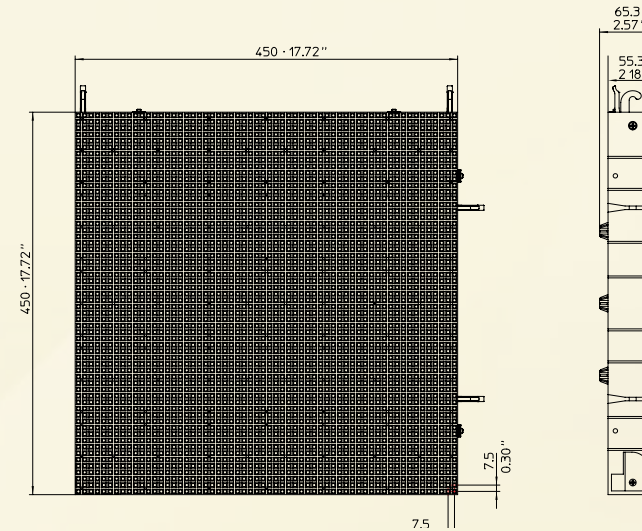

Coupled with its ultra-lightweight design of less than 4 kg /8.82 Lbs per tile, exceptional viewing angles and IP65 rating, the F-7U offers a high resolution LED display that is ideal for demanding indoor and outdoor applications where every detail matters.

PIXLED

Lightweight | Creative LED solutions

F-7U **ultralight** SPECIFICATIONS*

7MM INDOOR/OUTDOOR LED VIDEO DISPLAY

	F-7U
Pixel pitch	7,5mm
Brightness [Nit or cd/m ²]	3800
Transparency	No
LED type /Brand	3 in 1 SMD /Black Nichia
LED/Pixel	1
Calibration system	Radiant
Module size [cm] W x H x D	45 x 45 x 6
Module size [ft] W x H x D	1.48 x 1.48 x 0.2
Module area	0,2m ² / 2.15ft ²
Pixels / Module	60 x 60
Pixels / m ²	17.777
Viewing Horizontal / Vertical	>160° / >160°
Weight/tile	4 kg / 8.82 Lbs
Weight/m ²	20 kg / 44.09 Lbs
IP Front / Back	IP65 / IP54
Colors	4.4 Trillion
Processing	1.600 x 1.200
Input frequency	60 Hz
Refresh rate	300Hz
Data interconnect	BNC
Processor	PB-270
Max power/tile (W)	500
Max power/m ² (W)	2.500
Certificats	CE/UL
Temperature	0 to 40°C / 32 to 104°F