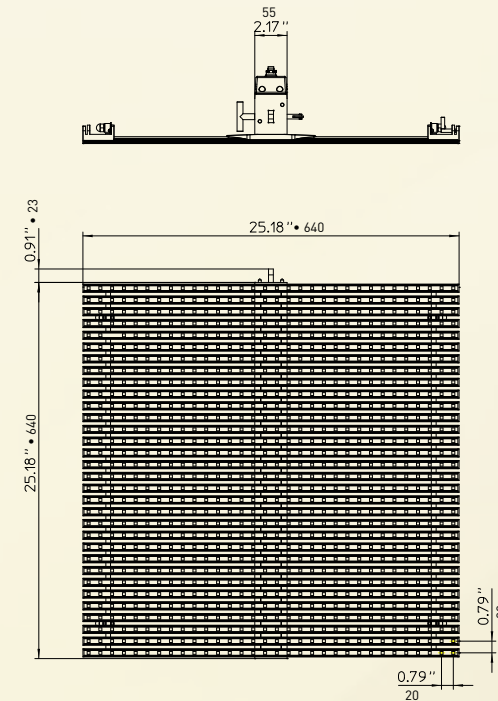

With a transparency factor of 20%, the F-20 opens up a wide range of creative design possibilities without compromising on image quality. Weighing only 7kg/15lbs per tile (17.5kg/38lbs per m²), the F-20 is approximately three times lighter than the current industry average,

PIXLED

Lightweight | Creative LED solutions

F-20 SPECIFICATIONS*

20MM INDOOR/OUTDOOR TRANSPARENT LED VIDEO DISPLAY

	F-20
Pixel pitch	20mm
Brightness [Nit or cd/m ²]	4500
Transparency	20%
LED type /Brand	3 in 1 SMD/SDK
LED/Pixel	1
Module size [cm] W x H x D	64 x 64 x 13
Module size [ft] W x H x D	2.1 x 2.1 x 0.43
Module area	0,4m ² / 4.3ft ²
Pixels / Module	32 x 32
Pixels / m ²	2.500
Viewing Horizontal / Vertical	>120° / >120°
Weight/tile	7 kg / 15.43 Lbs
Weight/m ²	17,5 kg / 38.58 Lbs
IP Front / Back	IP65 / IP54
Colors	68 Billion
Processing	1.280 x 1.024
Input frequency	60 Hz
Refresh rate	1000Hz
Data interconnect	BNC
Processor	PK-V3
Max power/tile (W)	375
Max power/m ² (W)	940
Certificats	CE/ETL
Temperature	-20 to 50°C / -4 to 122°F