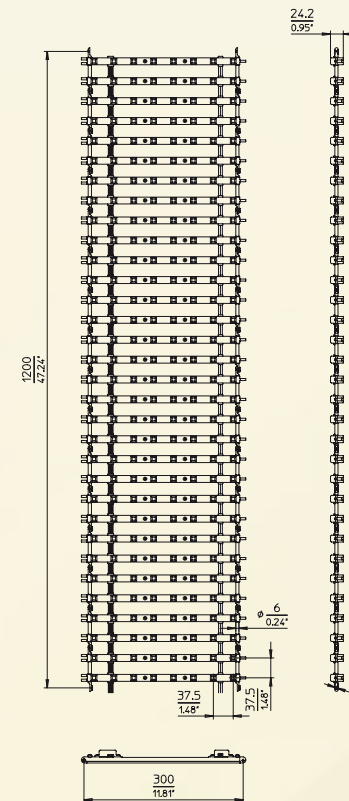

The F-37L can be formed into any shape or molded over any object, but can equally be deployed as a flat LED video screen. With its 37mm pixel pitch, 2300 Nit light output and 57% transparency, the F-37L is ideal for massive wide-canvas backdrops which deliver sharp, crisp, high impact video images to their audiences.

Its ultra-lightweight construction and Quick roll-out design enable the F-37L to be used in almost any venue and installed with phenomenal speed.

Key benefits:

- Flexible mesh construction → Create LED displays of any shape or use as wide flat screen backdrops
- Quick roll-out design → Enables ultra fast installation/breakdown with minimal manpower
- 2300 Nit light output → Delivers bright, high-impact, full-color video images
- Slim and ultra-lightweight → Increased design opportunities and lower transportation costs
- High transparency → Layer video and lighting effects

PIXLED

Lightweight | Creative LED solutions

F-37L SPECIFICATIONS*

37.5MM INDOOR/OUTDOOR MESH LED VIDEO DISPLAY

	F-37L
Pixel pitch	37,5mm
Brightness (Nit or cd/m ²)	2300
Transparency	57%
LED type /Brand	SMD
LED/Pixel	1
Module size [cm] W x H x D	30 x 120 x 2,4
Module size [ft] W x H x D	11.8 x 47.2 x 0.95
Module area	0,36m ² / 3.87ft ²
Pixels / Module	8 x 32
Pixels / m ²	711
Viewing Horizontal / Vertical	>120° / >120°
Weight/tile	2,32 kg / 5.11 Lbs
Weight/m ²	6,44 kg / 14.19 Lbs
IP Front / Back	IP63
Colors	68 Billion
Processing	1.280 x 1.024
Input frequency	60 Hz
Refresh rate	>240Hz
Data interconnect	BNC
Processor	PR-37
Max power/tile (W)	<100
Max power/m ² (W)	<277
Certificats	CE/ETL
Temperature	-20 to 50°C / -4 to 122°F
Panel color	White / Black