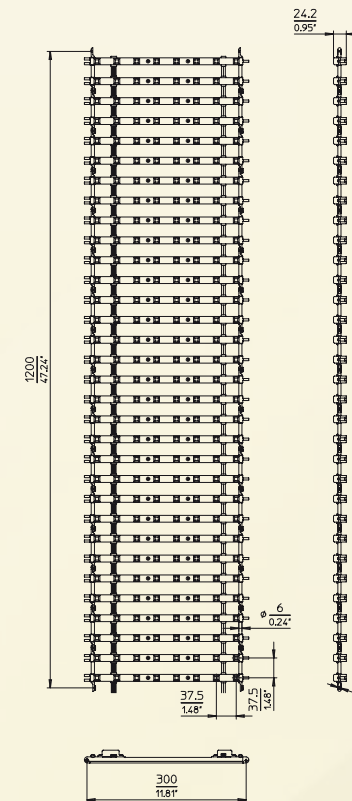

The F-37L can be formed into any shape or molded over any object, but can equally be deployed as a flat LED video screen. With its 37mm pixel pitch, 2300 Nit light output and 57% transparency, the F-37L is ideal for massive wide-canvas backdrops which deliver sharp, crisp, high impact video images to their audiences.

Its ultra-lightweight construction and Quick roll-out design enable the F-37L to be used in almost any venue and installed with phenomenal speed.

Key benefits:

- Flexible mesh construction → Create LED displays of any shape or use as wide flat screen backdrops
- Quick roll-out design → Enables ultra fast installation/breakdown with minimal manpower
- 2300 Nit light output → Delivers bright, high-impact, full-color video images
- Slim and ultra-lightweight → Increased design opportunities and lower transportation costs
- High transparency → Layer video and lighting effects

PIXLED

Lightweight | Creative LED solutions

F-37L SPECIFICATIONS*

37.5MM INDOOR/OUTDOOR MESH LED VIDEO DISPLAY

	F-37L
Pixel pitch	37,5mm
Brightness (Nit or cd/m ²)	2300
Transparency	57%
LED type /Brand	SMD
LED/Pixel	1
Module size [cm] W x H x D	30 x 120 x 2,4
Module size [ft] W x H x D	11.8 x 47.2 x 0.95
Module area	0,36m ² / 3.87ft ²
Pixels / Module	8 x 32
Pixels / m ²	711
Viewing Horizontal / Vertical	>120° / >120°
Weight/tile	2,32 kg / 5.11 Lbs
Weight/m ²	6,44 kg / 14.19 Lbs
IP Front / Back	IP63
Colors	68 Billion
Processing	1.280 x 1.024
Input frequency	60 Hz
Refresh rate	>240Hz
Data interconnect	BNC
Processor	PR-37
Max power/tile (W)	<100
Max power/m ² (W)	<277
Certificats	CE/ETL
Temperature	-20 to 50°C / -4 to 122°F
Panel color	White / Black